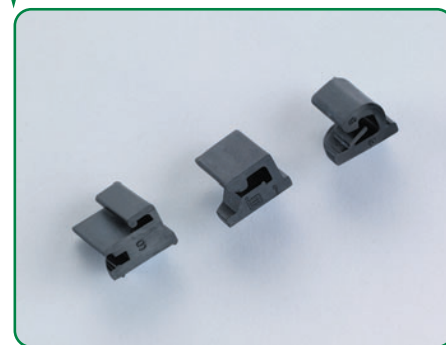

CLIPS DE JUNQUILLO
CLIPS FOR GLASS BEADING