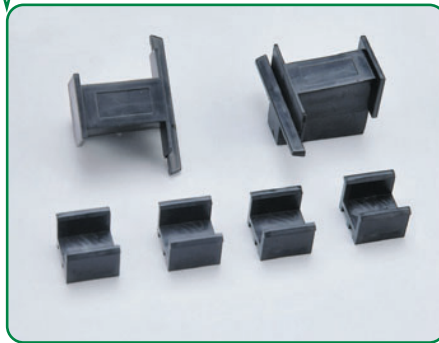

JUEGO TAPON INVERSOR K-4010 S-40/18

SET OF REVERSING PROFILE SEALING PLUGS **K-4010** 40/18 SERIES