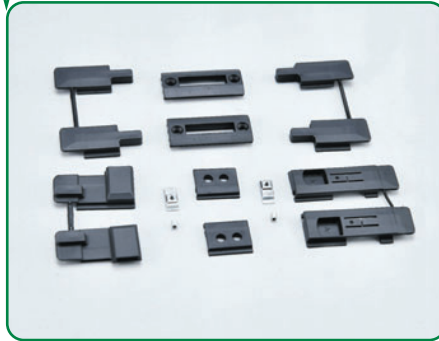

KIT PASADORES K-4005 y K-4006 S-40/20 y S-40/18

SECOND WING SET OF BOLTS FOR 40/20 AND 40/18 SERIES **K-4005 AND K-4006**

KIT 2 HOJAS K-4003 S-40/20

2 WINGS LOCKING KIT FOR 40/20 SERIES **K-4003**

KIT 2 HOJAS K-4004 S-40/18

2 WINGS LOCKING KIT FOR 40/18 SERIES **K-4004**

KIT 2 HOJAS K-4019 y K-4021 S-40/18 y S-40/20 TERMINAL DE ZAMAK

2 WINGS LOCKING KIT WITH ZINC ROD END FOR 40/18 AND 40/20 SERIES **K-4019 AND K-4020**

JUEGO TAPON INVERSOR K-4009 S-40/20