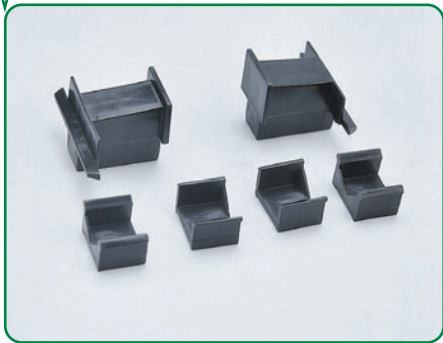

JUEGO TAPON INVERSOR K-4009 S-40/20

SET OF REVERSING PROFILE SEALING PLUGS 40/20 SERIES **K-4009**