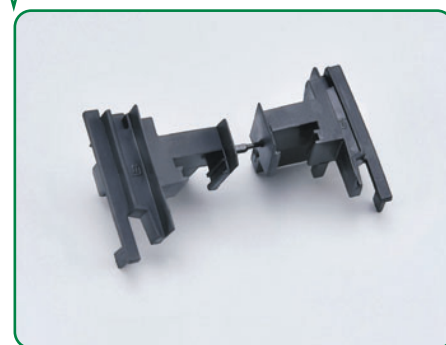

JUEGO TAPON INVERSOR S/ALFIL CON ROTURA
A-101

REVERSING PROFILE SEAL PLUG SET FOR ALFIL THERMAL BREAK SERIES
A-101