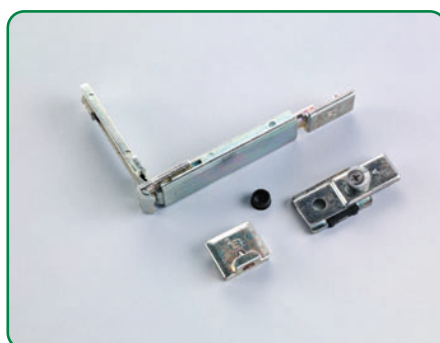

KIT ANGULO REENVIO **B-6025**

CORNER TRANSMISSION
 WITH ADDITIONAL LOCKING POINT **B-6025**

JUEGO PASADOR DE ZAMAK
 HOJA PASIVA **B-8010**

SET OF ZAMAK LEVER LATCHES
 FOR SECOND WING
 (REVERSING PROFILE LOCKING) **B-8010**

OSCILO BATIENTE CIERRE AL MARCO **B-2100**
TILT & TURN MECHANISM (FRAME LOCKING) **B-2100**

JUEGO BISAGRAS SIMETRICAS
HOJA PASIVA **B-2016/2017**

SYMMETRIC HINGES
FOR SECOND WING **B-2016/2017**

KIT ANGULO REENVIO **B-6025**

CORNER TRANSMISSION
WITH ADDITIONAL LOCKING POINT **B-6025**

JUEGO PASADOR DE ZAMAK HOJA PASIVA
B-8003

SET OF ZAMAK LEVER LATCHES FOR
SECOND WING (FRAME LOCKING) **B-8003**

OSCILO BATIENTE CIERRE AL INVERSOR **B-6000**
 TILT & TURN MECHANISM (REVERSING PROFILE LOCKING) **B-6000**