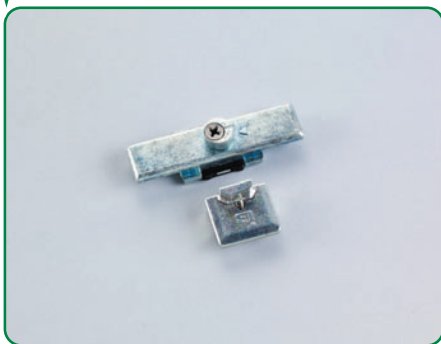

ADDITIONAL LOCKING POINT MALE/MALE
B-2021