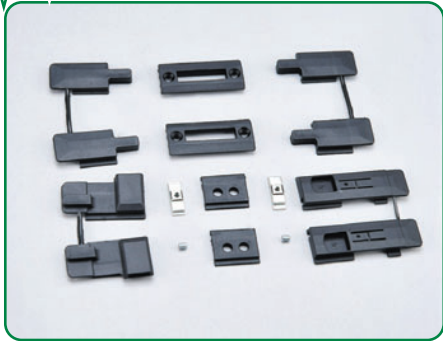

KIT 2 HOJAS K-4003 S-40/20

2 WINGS LOCKING KIT FOR 40/20 SERIES **K-4003**