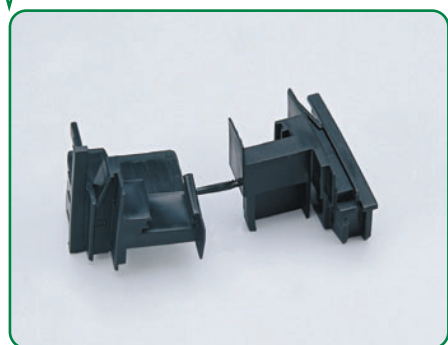

JUEGO TAPON INVERSOR S/ALFIL SIN ROTURA
A-100

REVERSING PROFILE SEAL PLUG SET FOR ALFIL NON THERMAL BREAK SERIES
A-100