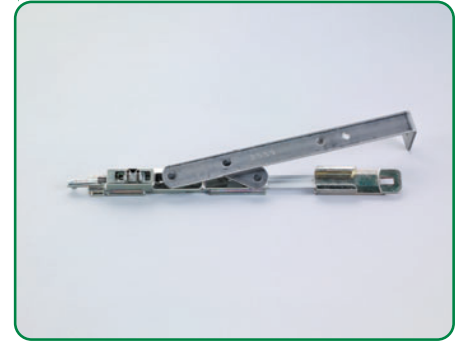

COMPAS GRANDE **B-2050**
APERTURA LOGICA

COMPAS PEQUEÑO **B-2051**
APERTURA LOGICA

COMPAS GRANDE **B-6010**
APERTURA TRADICIONAL

COMPAS PEQUEÑO **B-6011**
APERTURA TRADICIONAL

COMPAS GRANDE **B-6050**
APERTURA LOGICA

COMPAS PEQUEÑO **B-6051**
APERTURA LOGICA