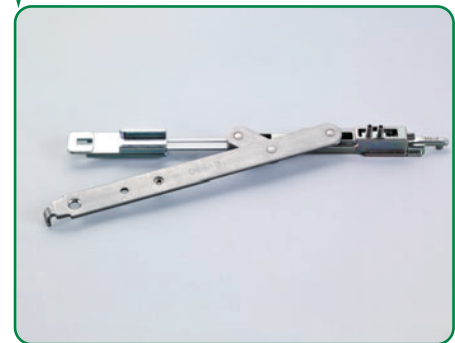

COMPAS PEQUEÑO **B-6011**
APERTURA TRADICIONAL

SHORT ARM **B-6011**
TRADITIONAL OPENING