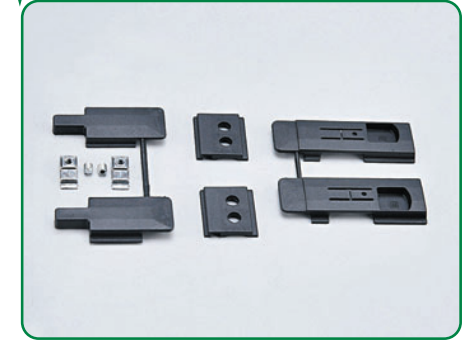

KIT PASADORES K-4005 y K-4006 S-40/20 y S-40/18

SECOND WING SET OF BOLTS FOR 40/20 AND 40/18 SERIES **K-4005 AND K-4006**